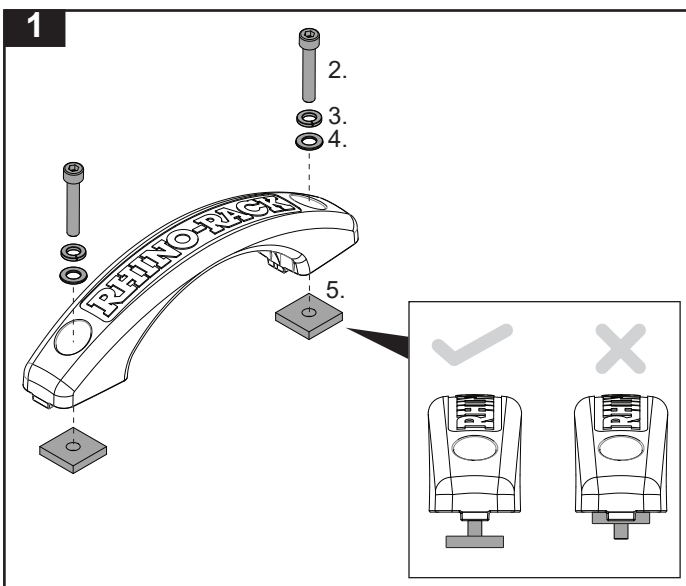

## 43245 - Pioneer Grab Handle

**Warning:**

- Use only non-stretch fastening ropes or straps.  
 Exercise care when transporting wind-resistant loads. Special consideration must be taken when cornering or braking.  
 - Please refer to your vehicle manufacturers handbook for maximum carrying capacity.  
 Do not "overload". A safety factor of 1.5 is required for off-road use.

Side Tab Kit required.

Item	43245	Qty	Part No.
1	Pioneer Grab Handle	2	CA1741
2	M6 x 16mm Socket Hd Cap Screw	4	B031
3	M6 Spring Washer	4	W004
4	M6 x 12.5mm Flat Washer	4	W003
5	M6 Nut	4	N057
6	Security Allen Key (short)	1	SECKEY-S
7	Instructions	1	R1830

### Instructions

Document No: R1830      Fit Time: 10min  
 Prepared By: Kayle Everett      Issue No: 03  
 Authorised By: Sam Whelan      Issue Date: 29/08/2018

22 Hanson Place, Eastern Creek,  
 NSW 2766, Australia.  
 (Ph) (02) 8846 1900