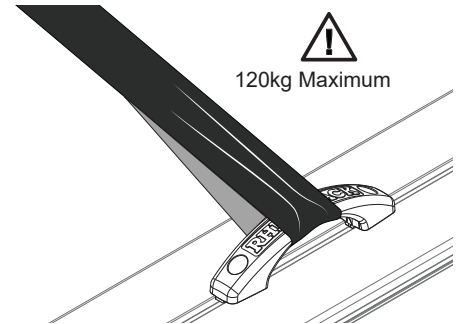

RHINO-RACK

43245 - Pioneer Grab Handle

Warning:

- Use only non-stretch fastening ropes or straps.
Exercise care when transporting wind-resistant loads. Special consideration must be taken when cornering or braking.
- Please refer to your vehicle manufacturers handbook for maximum carrying capacity.
Do not "overload". A safety factor of 1.5 is required for off-road use.

Side Tab Kit required.

Item	43245	Qty	Part No.
1	Pioneer Grab Handle	2	CA1741
2	M6 x 16mm Socket Hd Cap Screw	4	B031
3	M6 Spring Washer	4	W004
4	M6 x 12.5mm Flat Washer	4	W003
5	M6 Nut	4	N057
6	Security Allen Key (short)	1	SECKEY-S
7	Instructions	1	R1830