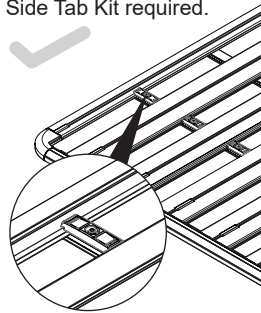

## 43245 - Pioneer Grab Handle

**Warning:**

- Use only non-stretch fastening ropes or straps.  
 Exercise care when transporting wind-resistant loads. Special consideration must be taken when cornering or braking.  
 - Please refer to your vehicle manufacturers handbook for maximum carrying capacity.  
 Do not "overload". A safety factor of 1.5 is required for off-road use.

Side Tab Kit required.

Item	43245	Qty	Part No.
1	Pioneer Grab Handle	2	CA1741
2	M6 x 16mm Socket Hd Cap Screw	4	B031
3	M6 Spring Washer	4	W004
4	M6 x 12.5mm Flat Washer	4	W003
5	M6 Nut	4	N057
6	Security Allen Key (short)	1	SECKEY-S
7	Instructions	1	R1830