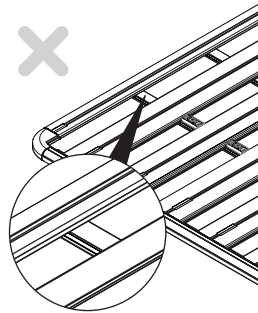

## 43245 - Pioneer Grab Handle

**Warning:**

- Use only non-stretch fastening ropes or straps.  
 Exercise care when transporting wind-resistant loads. Special consideration must be taken when cornering or braking.  
 - Please refer to your vehicle manufacturers handbook for maximum carrying capacity.  
 Do not "overload". A safety factor of 1.5 is required for off-road use.

Side Tab Kit required.

Item	43245	Qty	Part No.
1	Pioneer Grab Handle	2	CA1741
2	M6 x 16mm Socket Hd Cap Screw	4	B031
3	M6 Spring Washer	4	W004
4	M6 x 12.5mm Flat Washer	4	W003
5	M6 Nut	4	N057
6	Security Allen Key (short)	1	SECKEY-S
7	Instructions	1	R1830