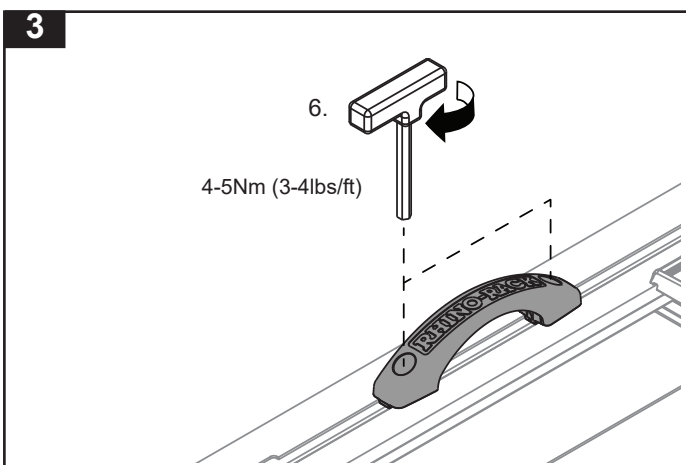

Instructions

Document No: R1830   Fit Time: 10min
Prepared By: Kayle Everett   Issue No: 03
Authorised By: Sam Whelan   Issue Date: 29/08/2018

22 Hanson Place, Eastern Creek,
NSW 2766, Australia.
(Ph) (02) 8846 1900