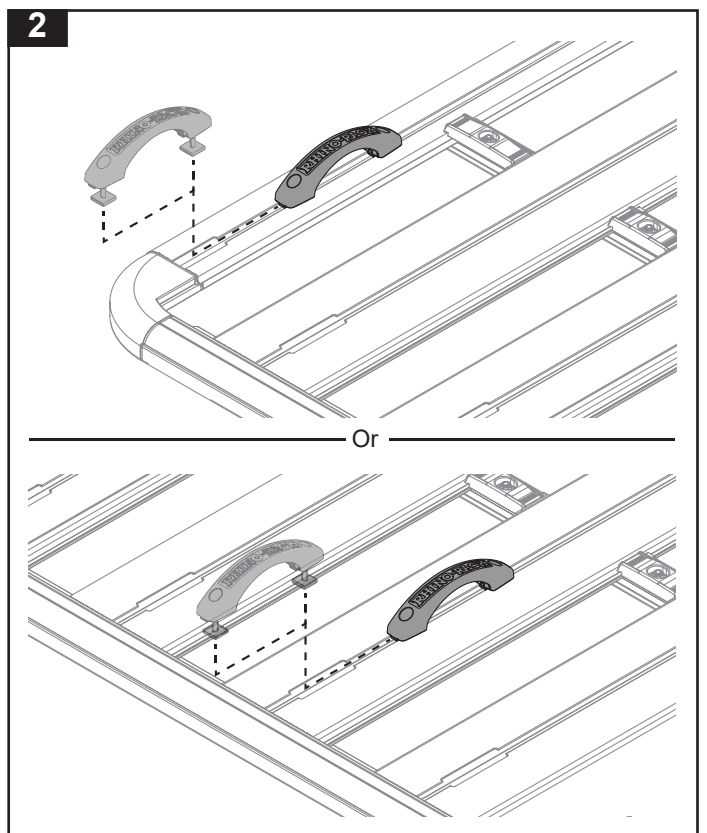

## 43245 - Pioneer Grab Handle

**Warning:**

- Use only non-stretch fastening ropes or straps.  
 Exercise care when transporting wind-resistant loads. Special consideration must be taken when cornering or braking.  
 - Please refer to your vehicle manufacturers handbook for maximum carrying capacity.  
 Do not "overload". A safety factor of 1.5 is required for off-road use.

Side Tab Kit required.

Item	43245	Qty	Part No.
1	Pioneer Grab Handle	2	CA1741
2	M6 x 16mm Socket Hd Cap Screw	4	B031
3	M6 Spring Washer	4	W004
4	M6 x 12.5mm Flat Washer	4	W003
5	M6 Nut	4	N057
6	Security Allen Key (short)	1	SECKEY-S
7	Instructions	1	R1830

### Instructions

Document No: R1830      Fit Time: 10min  
 Prepared By: Kayle Everett      Issue No: 03  
 Authorised By: Sam Whelan      Issue Date: 29/08/2018

22 Hanson Place, Eastern Creek,  
 NSW 2766, Australia.  
 (Ph) (02) 8846 1900