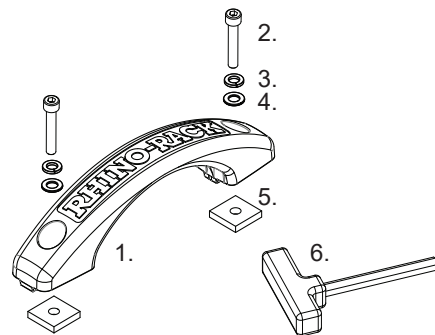

## 43245 - Pioneer Grab Handle

**Warning:**

- Use only non-stretch fastening ropes or straps.  
 Exercise care when transporting wind-resistant loads. Special consideration must be taken when cornering or braking.  
 - Please refer to your vehicle manufacturers handbook for maximum carrying capacity.  
 Do not "overload". A safety factor of 1.5 is required for off-road use.

Side Tab Kit required.

Item	43245	Qty	Part No.
1	Pioneer Grab Handle	2	CA1741
2	M6 x 16mm Socket Hd Cap Screw	4	B031
3	M6 Spring Washer	4	W004
4	M6 x 12.5mm Flat Washer	4	W003
5	M6 Nut	4	N057
6	Security Allen Key (short)	1	SECKEY-S
7	Instructions	1	R1830

### Instructions

Document No: R1830      Fit Time: 10min  
 Prepared By: Kayle Everett      Issue No: 03  
 Authorised By: Sam Whelan      Issue Date: 29/08/2018

22 Hanson Place, Eastern Creek,  
 NSW 2766, Australia.  
 (Ph) (02) 8846 1900